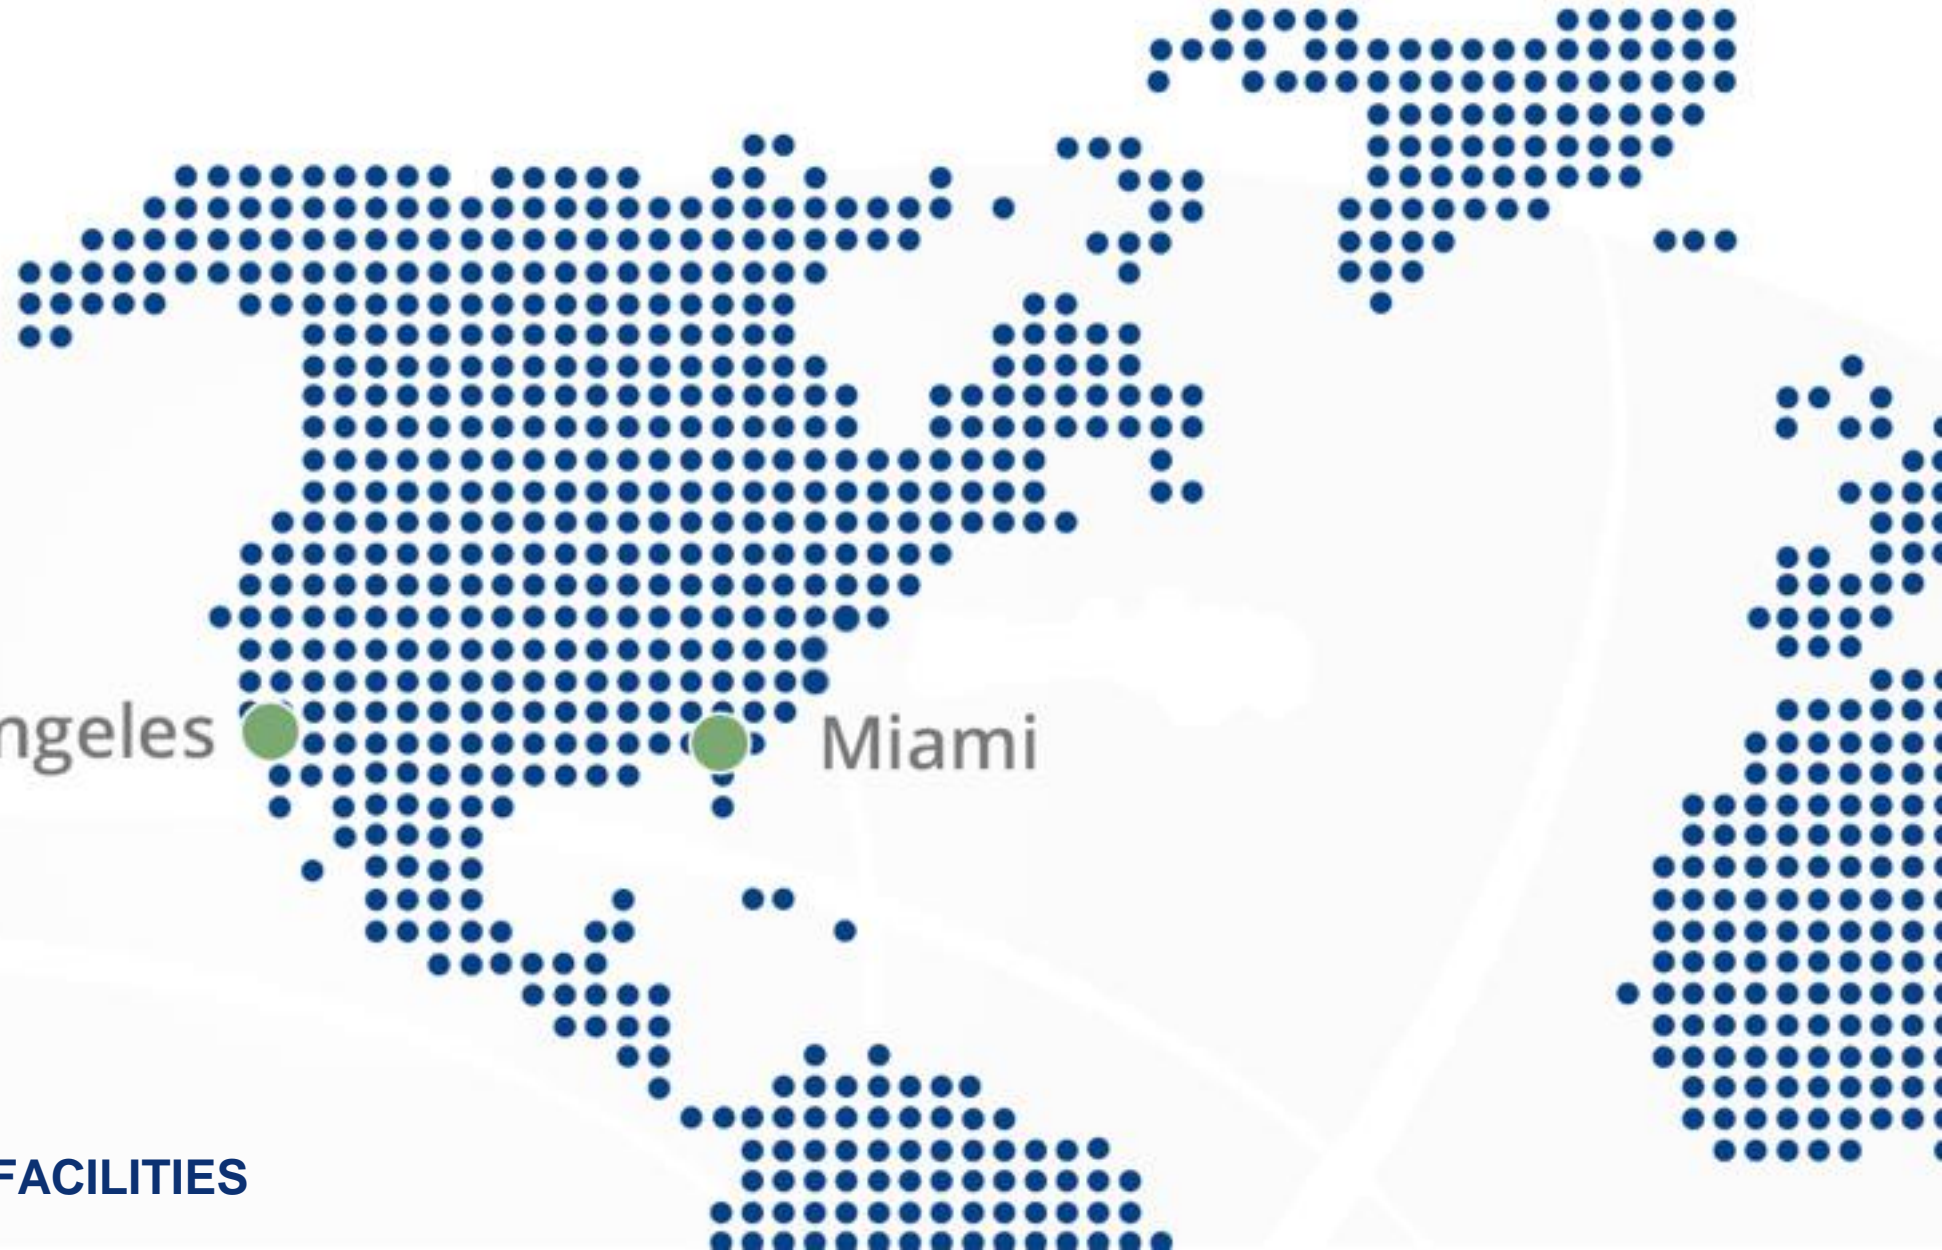

XIAMEN/XMN | Sea Freight Facilities

LOCALIZAÇÃO | LOCATION

†address: Xinbada Warehouse, Jiaosong Road, Haicang District / Xiamen

†horário de atendimento: 7:00 - 23:00 | *service hours: 7am - 11pm*

ARMAZENAMENTO | GOODS STORAGE

†consolidação do comprador | *buyer's consolidation*

†embalamento plástico | *plastic-wrapping*

†pick-pack

†paletização | *palletizing*

Estados
Unidos
U.S.A

Los Angeles

Miami

USA | MIA & LAX FACILITIES

MIAMI/MIA | Sea & Air Freight Facilities

LOCALIZAÇÃO | LOCATION

✦address: 10540 NW 29 Terrace, Doral, 33172 / Miami, FL

✦horário de atendimento | service hours

Sedunda-Sexta: 8:30 – 17:30 | Monday to Friday: 8:30am to 5:30pm