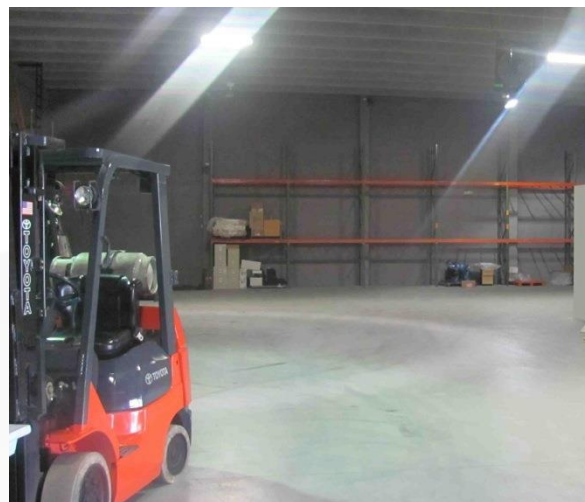

MIAMI/MIA | Sea & Air Freight Facilities

SEGURANÇA | SECURITY

†sistema de monitoramento por vídeo 24 horas | *advanced video monitoring security system connected 24 hours*

†TSA Certificate

SERVIÇOS | SERVICES

†descarregamento | *unload*

†transporte rodoviário | *trucking*

†classificação da carga | *cargo sorting*

†reembalagem | *repacking*

†rotulagem | *labeling*

†distribuição de carga | *cargo distribution*

†armazenamento de carga bonded/non-bonded & distribuição | *bonded/non-bonded cargo storage & distribution*

†consolidação do comprador | *buyer's consolidation*

†embalamento plástico | *plastic-wrapping*

†pick-pack

†paletização | *palletizing*